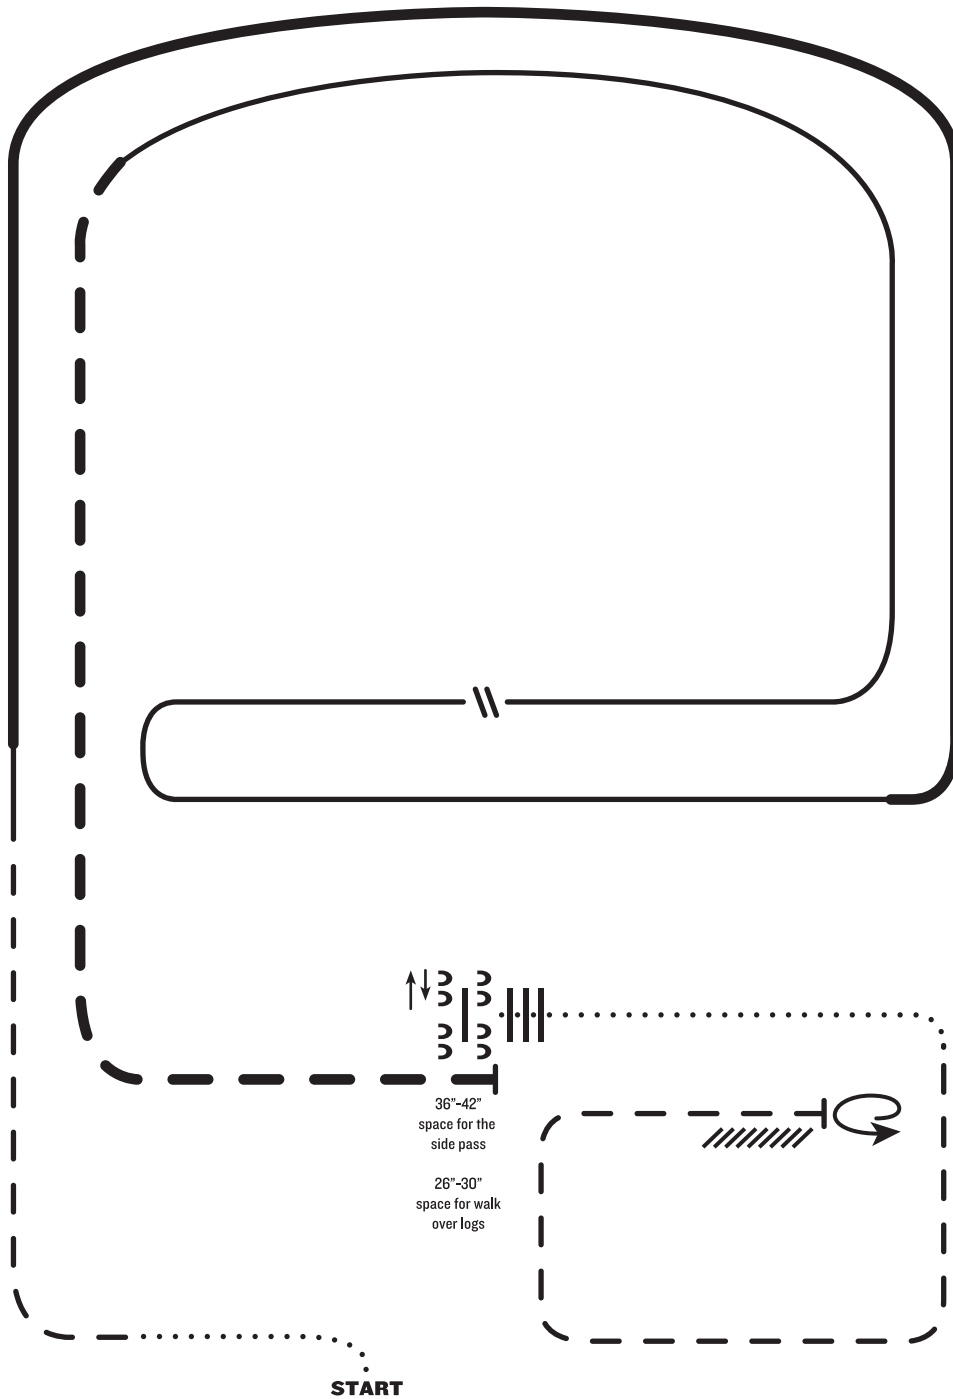

RANCH RIDING - PATTERN 4

LEGEND

.....	Walk
....	Extended Walk
- - -	Trot
- - - -	Extended Trot
— — —	Lope
— — — —	Extended Lope
////	Back
//	Lead Change

1. Walk
2. Trot
3. Extended lope right lead
4. Lope right lead
5. Change leads (simple or flying)
6. Lope left lead
7. Extended trot
8. Stop, side pass left, side pass right, 1/2 way
9. Walk over logs
10. Walk
11. Trot square
12. Stop, 360° turn left, and back

Note: The drawn description of this pattern is only intended for the general depiction of the pattern. Exhibitors should utilize the arena space to best exhibit their horses.